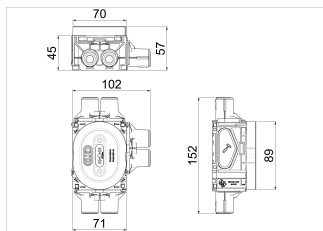

Size

Wiring diagram

ELKO AS

E-mail: elko@elko.no
Internet: www.elko.no
Bank: 6219.05.15880
Org.no.: NO 911 382 563 MVA

ELKO Front office
Sandstuveien 68, NO-0680 Oslo
P.O.Box 6598 Etterstad, NO-0607 Oslo
Tel.: +47 67 80 73 00
Fax: +47 67 80 73 01

ELKO Plant
Sporpind Industriområde, NO-3340 Åmot
Tel.: +47 32 78 91 00
Fax: +47 32 78 91 01