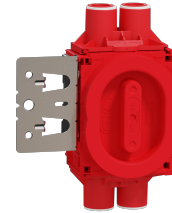

Data Sheet 1223899

Product: Flexi Abox 1,5M 13 mm, 4 stubs+beam
EI-number: 1223899
Mat.no: EKO07425
EAN:
Packing:
Color: Red

Product description: 1,5 box flush mounted for ELKO double socket outlets, must be used for lowprofile double socket outlets in RS, Option or ELKO Plus design. Suitable for 1 plate of plasterboard or wooden panel. Conduit entries: 4 entries x combiinterface 16 or 20 mm Delivered with locking springs and sealingplugs in each entry, and plastic lid. Integrated docking to ease the installation of boxcombinations.
The hole can easily be cut out with the ELKO cutout template elnr: 8814757

Technical specifications: Flush mounted box.
Diameter: \varnothing :71mm
Fixing screws: C-C 60mm
Halogenfree: Yes
Certified: NEMKO, SEMKO, FIMKO
Glow wire test: 850°C
Degree of protection: IP30
Suitable for plates: 13mm
Cuttersize: 73mm