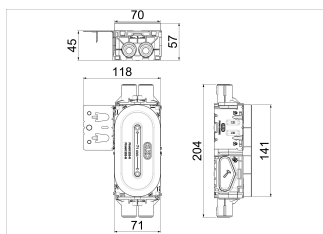

Size

Wiring diagram

ELKO AS

E-mail: elko@elko.no
Internet: www.elko.no
Bank: 6219.05.15880
Org.no.: NO 911 382 563 MVA

ELKO Front office
Sandstuveien 68, NO-0680 Oslo
P.O.Box 6598 Etterstad, NO-0607 Oslo
Tel.: +47 67 80 73 00
Fax: +47 67 80 73 01

ELKO Plant
Sporpind Industriområde, NO-3340 Åmot
Tel.: +47 32 78 91 00
Fax: +47 32 78 91 01