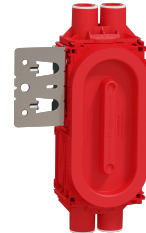

Data Sheet 1223866

Product: Flexi Abox 2M, 13 mm, 4 stubs+beam
El-number: 1223866
Mat.no: EKO07420
EAN:
Packing:
Color: Red

Product description: Flexi+ flushmounted doublebox with 4 tubeintroductions and beamfixing. Double box is mostly used for 2 module products, or to replace two single boxes for switches or dimmers. Possible to use with two board walls, with extension ring (el.nr: 12 238 13) Integrated docking to make boxcombinations easy. The box is combinable with a good variety of accessories available. Flexi+ box is delivered with 20mm tubeinserts with 16mm reduction.

Technical specifications: Flush mounted box.
Diameter: Ø:71mm
Fixing screws: C-C 60mm
Halogenfree: Yes
Certified: NEMKO, SEMKO, FIMKO
Glow wire test: 850°C
Degree of protection: IP30
Suitable for plates: 13mm
Cuttersize: 73mm